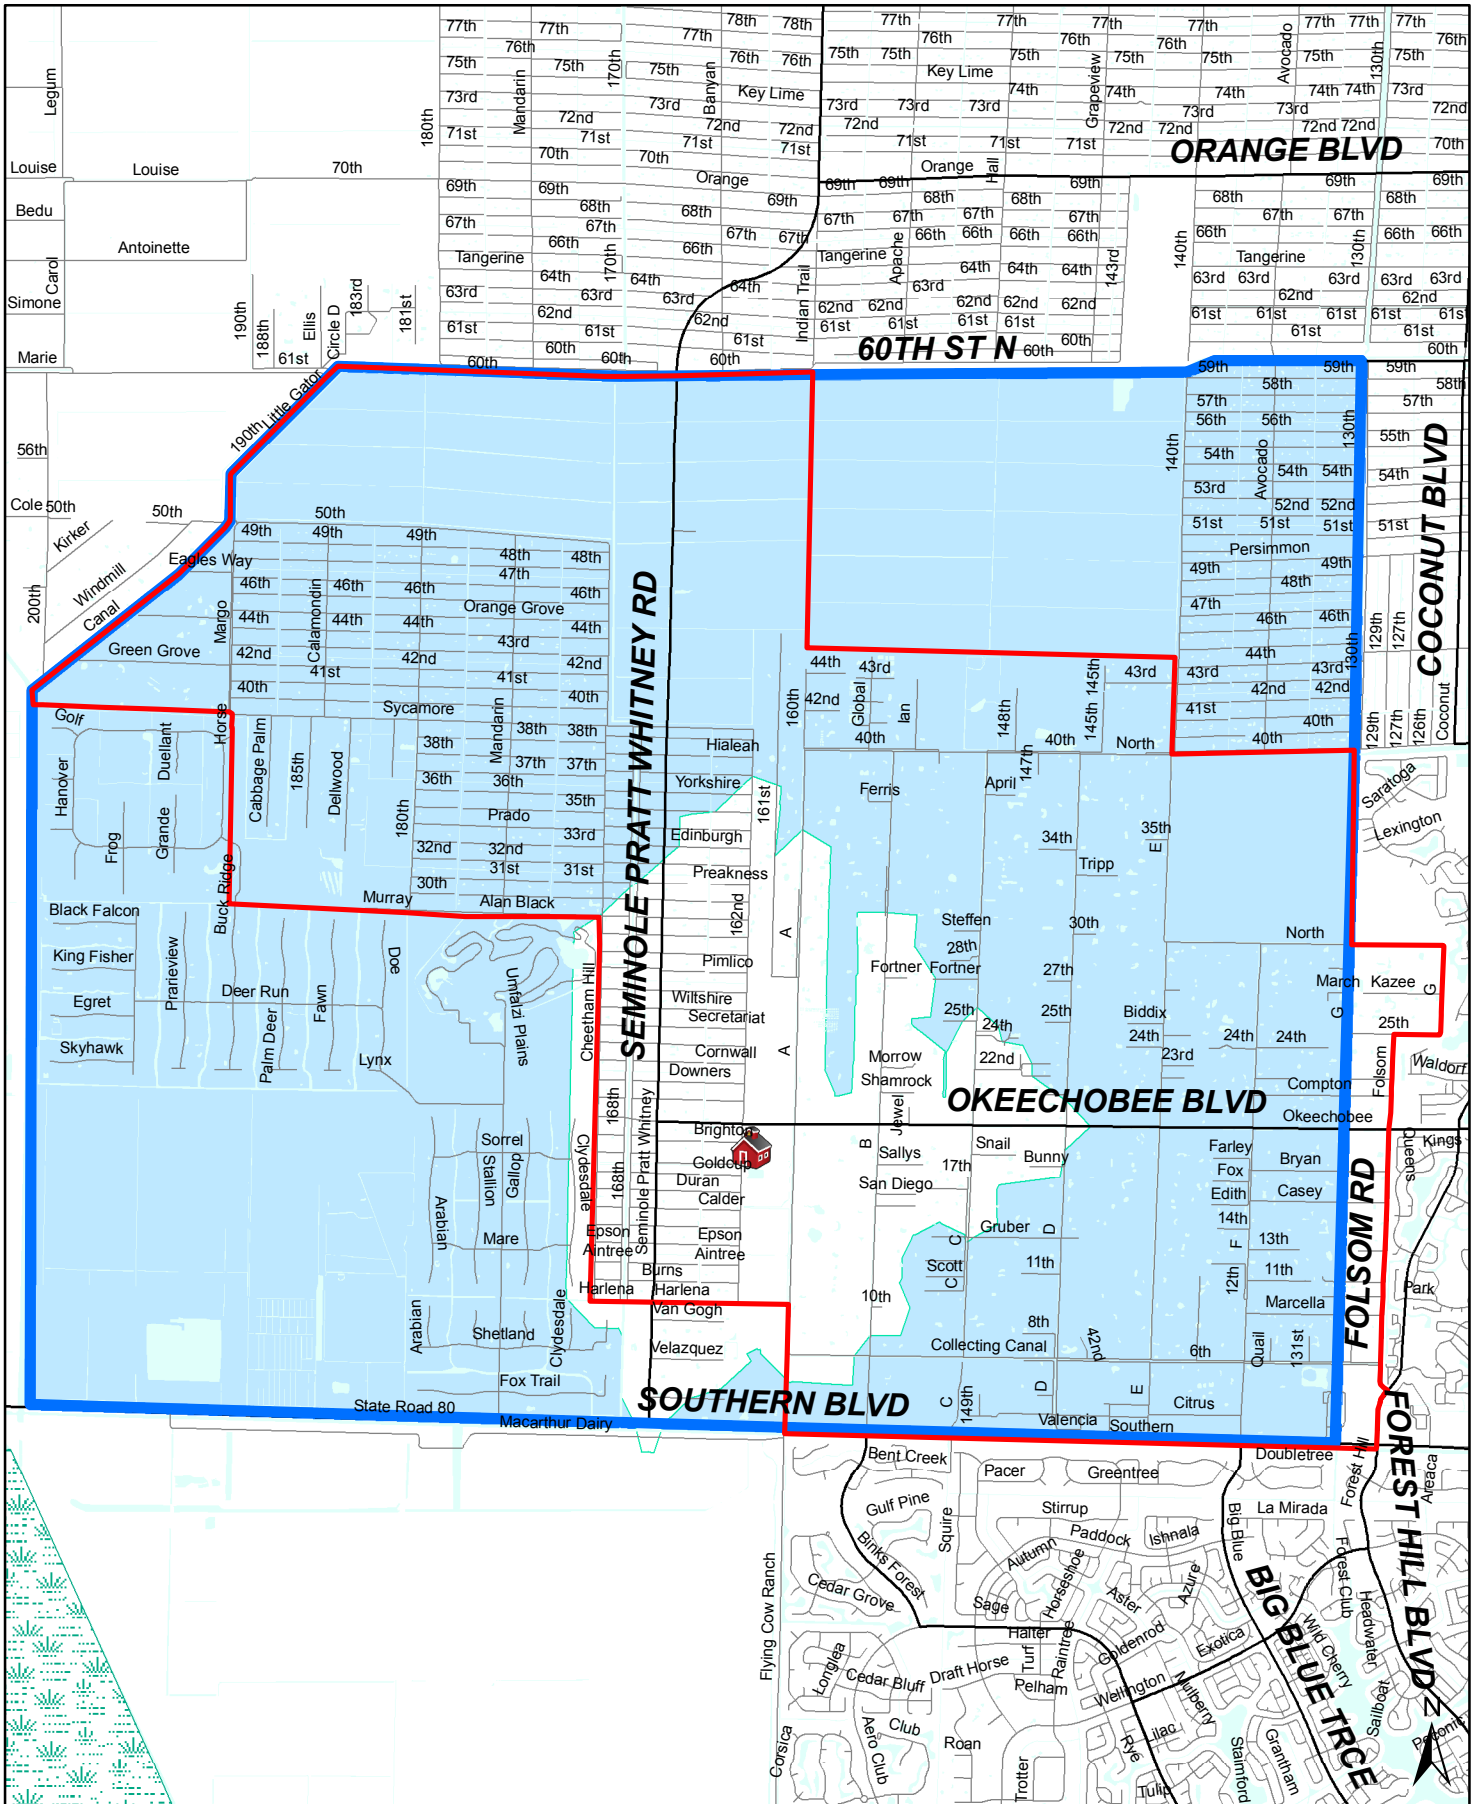

# Choice Transportation Zone Loxahatchee Groves Elementary

Loxahatchee Groves Elementary

2 Mile Walk Zone

Map prepared courtesy of Planning Dept - GIS

Attendance Boundary

Choice Transportation Zone

10/11/2016 - DLG  
CTZ\_LoxahatcheeGroves\_Elementary2016.mxd